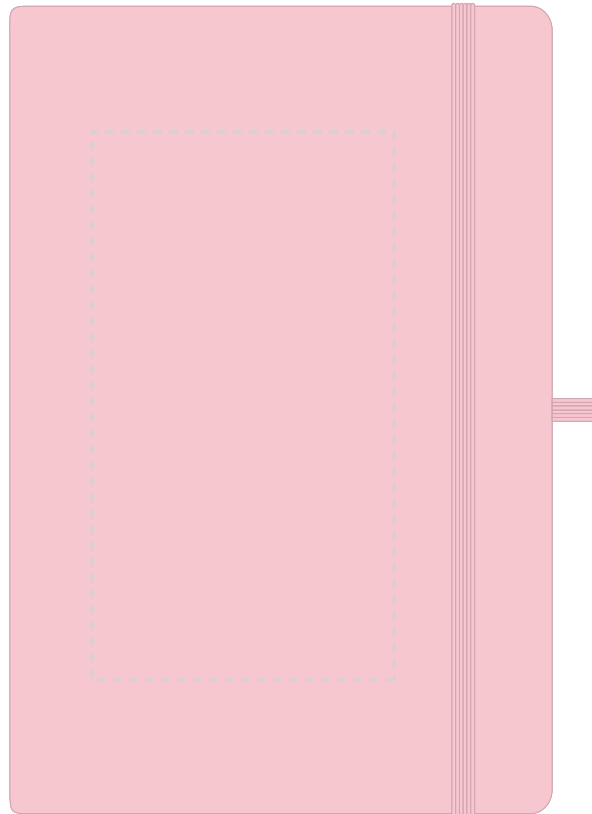

Your Ref:	Quantity:	Product Code: QS0345
Our Ref:	Version: 1	Product Colour: BABY PINK

**PRINTING CONCERNS:**

Please note that this product has Sustainability Markings that are not visible from this perspective

We stock this item in the following colours

**PANTONE REFERENCE(S)**

Debossing / Foil Blocking

ARTWORK SCALE 50%

- CENTRED TO PRINT AREA
- CENTRED TO NOTEBOOK

The dashed line is to demonstrate print area and will not appear on your printed item